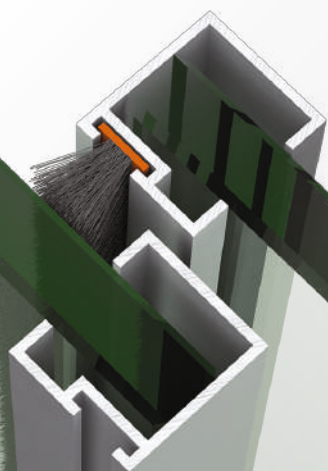

Z-400

Slide system

Μπορείτε επίσης να συνδυάσετε το σύστημα με τέντα έτσι ώστε να κλείσετε τελείως τον εξωτερικό χώρο σας κατά την διάρκεια του χειμώνα.

Με το σύστημα **Z400** μπορείτε να κάνετε τον χώρο της επιχείρησής σας κατάλληλο για καλοκαίρι και για χειμώνα. Δημιουργήστε ένα μεγαλύτερο καλοκαίρι με το σύστημα **Z400**.

Ορίστε τον χώρο σας

Τα πλαίσια χρησιμοποιούν μονά ή διπλά ροδάκια, τα οποία σας επιτρέπουν να δημιουργήσετε τα ανοίγματα του χώρου σας ακριβώς όπως επιθυμείτε.

Μέγιστο πάχος υάλωσης 8 χιλ.

You can also combine the system with a retractable tent in order to completely close an outdoor space in winter time.

With **Z400** you can make your place of business suitable for summer and winter. Create a longer summer with **Z400**.

Define your space

The glass panels use single wheels and double wheels that allow you to create the openings exactly as you wish.

Maximum glazing depth: 8mm